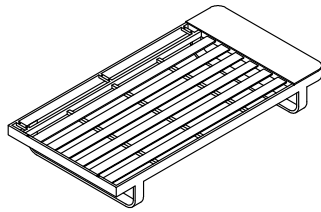

ESSENTIALS®

A x1

B x1

C x6

1/4" x 40mm

D x6

E x1

1