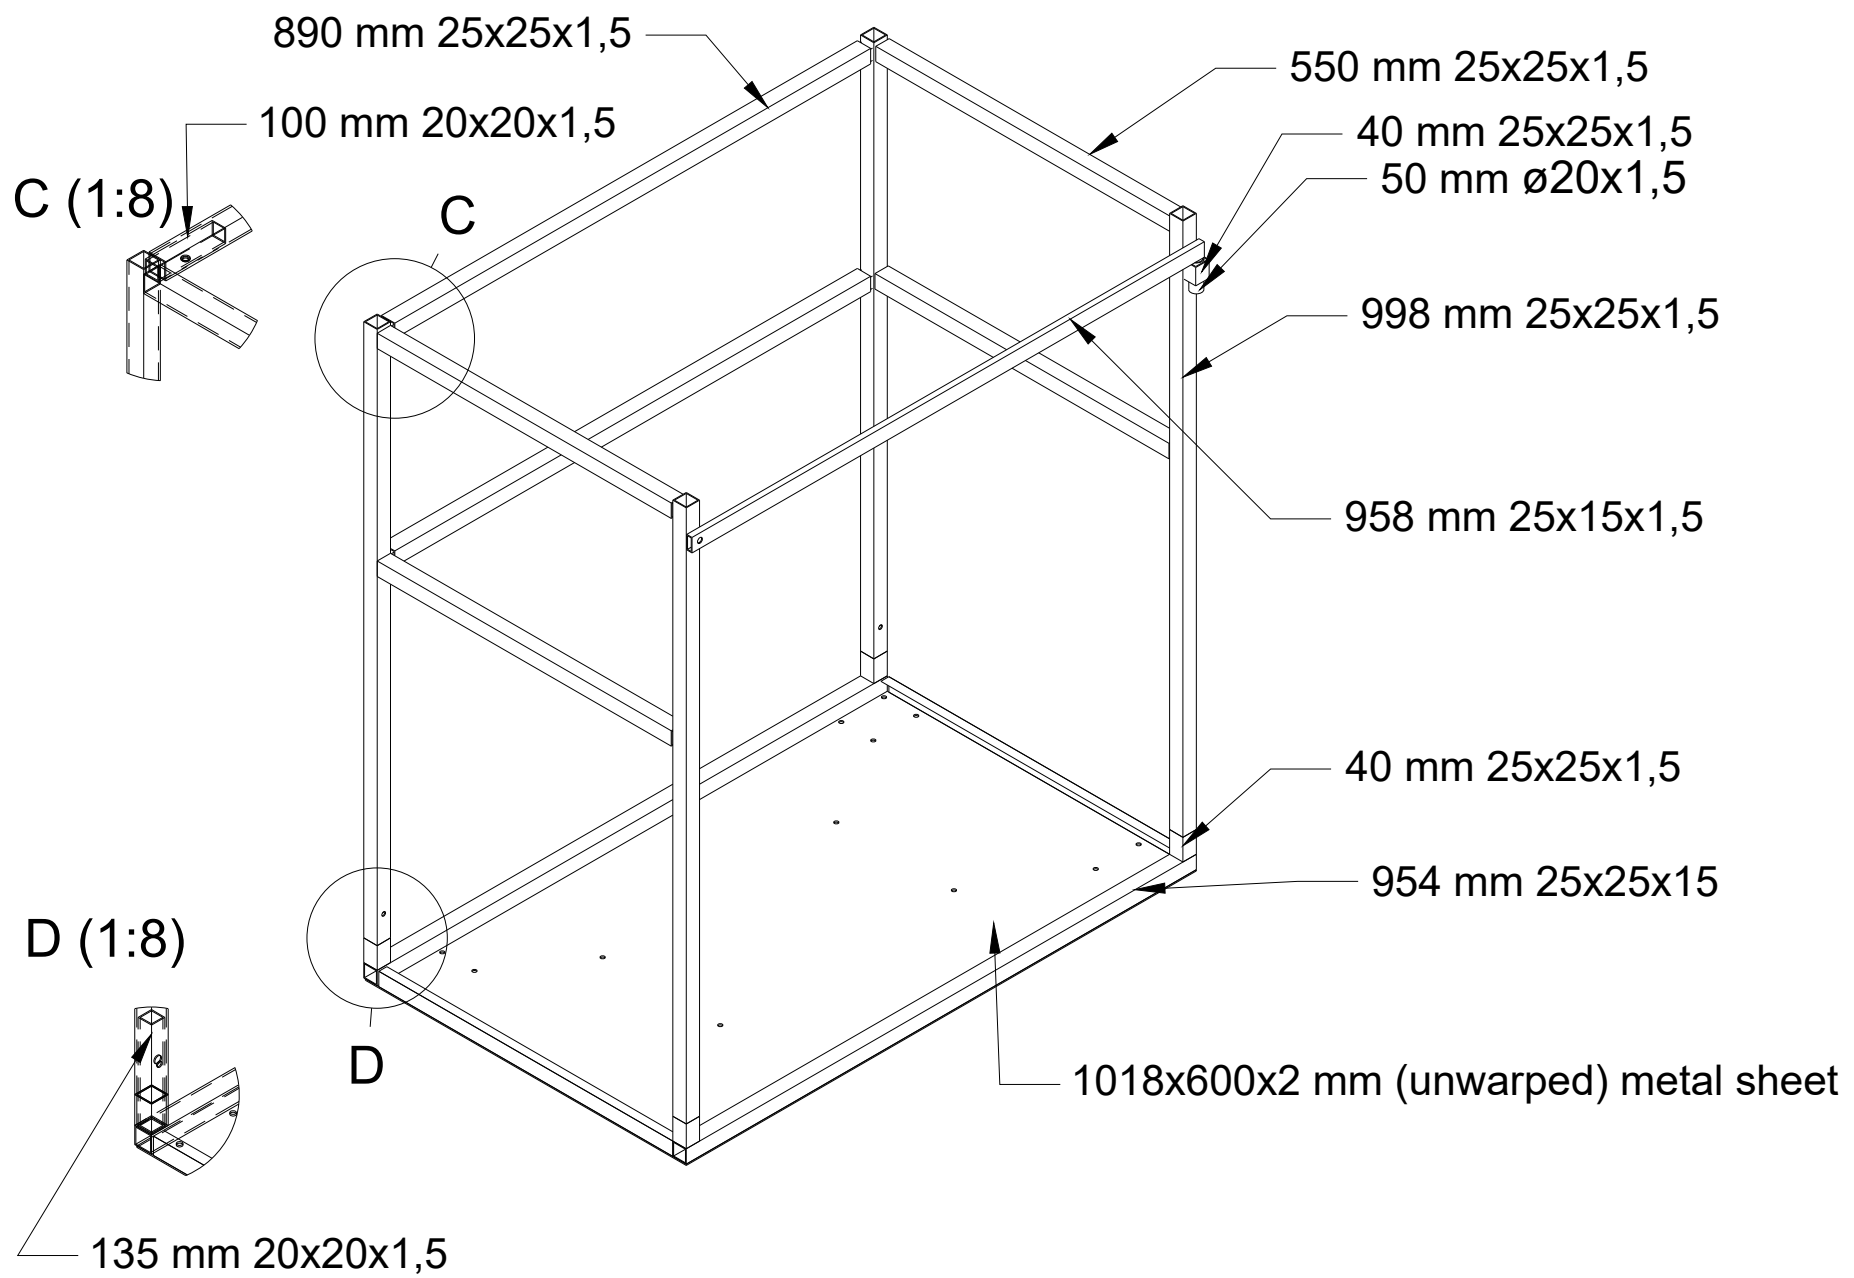

ESSENTIALS®

PRODUCT SPECIFICATION SHEET

TROLLEY STANDING TABLES SMALL

PRODUCT SPECIFICATIONS

Product name	Trolley Standing Tables Small
Article number	T90110
Colour	Hammerite silver
Usage	Indoor & outdoor
Material	Electrostatic powder coated steel

CHARACTERISTICS

Length	95 cm
Depth	63 cm
Height	120 cm
Weight	24 kg

PACKAGE INFORMATION

Packaging	1 piece in box
Length box	105 cm
Width box	65 cm
Height box	20 cm
Weight box	25 kg
Pieces on pallet	10 pcs

TOTAL CAPACITY (360 kg)

Amsterdam	7 pcs
Berlin	5 pcs

ESSENTIALS[®]

T90110 - Trolley Party Tables Small