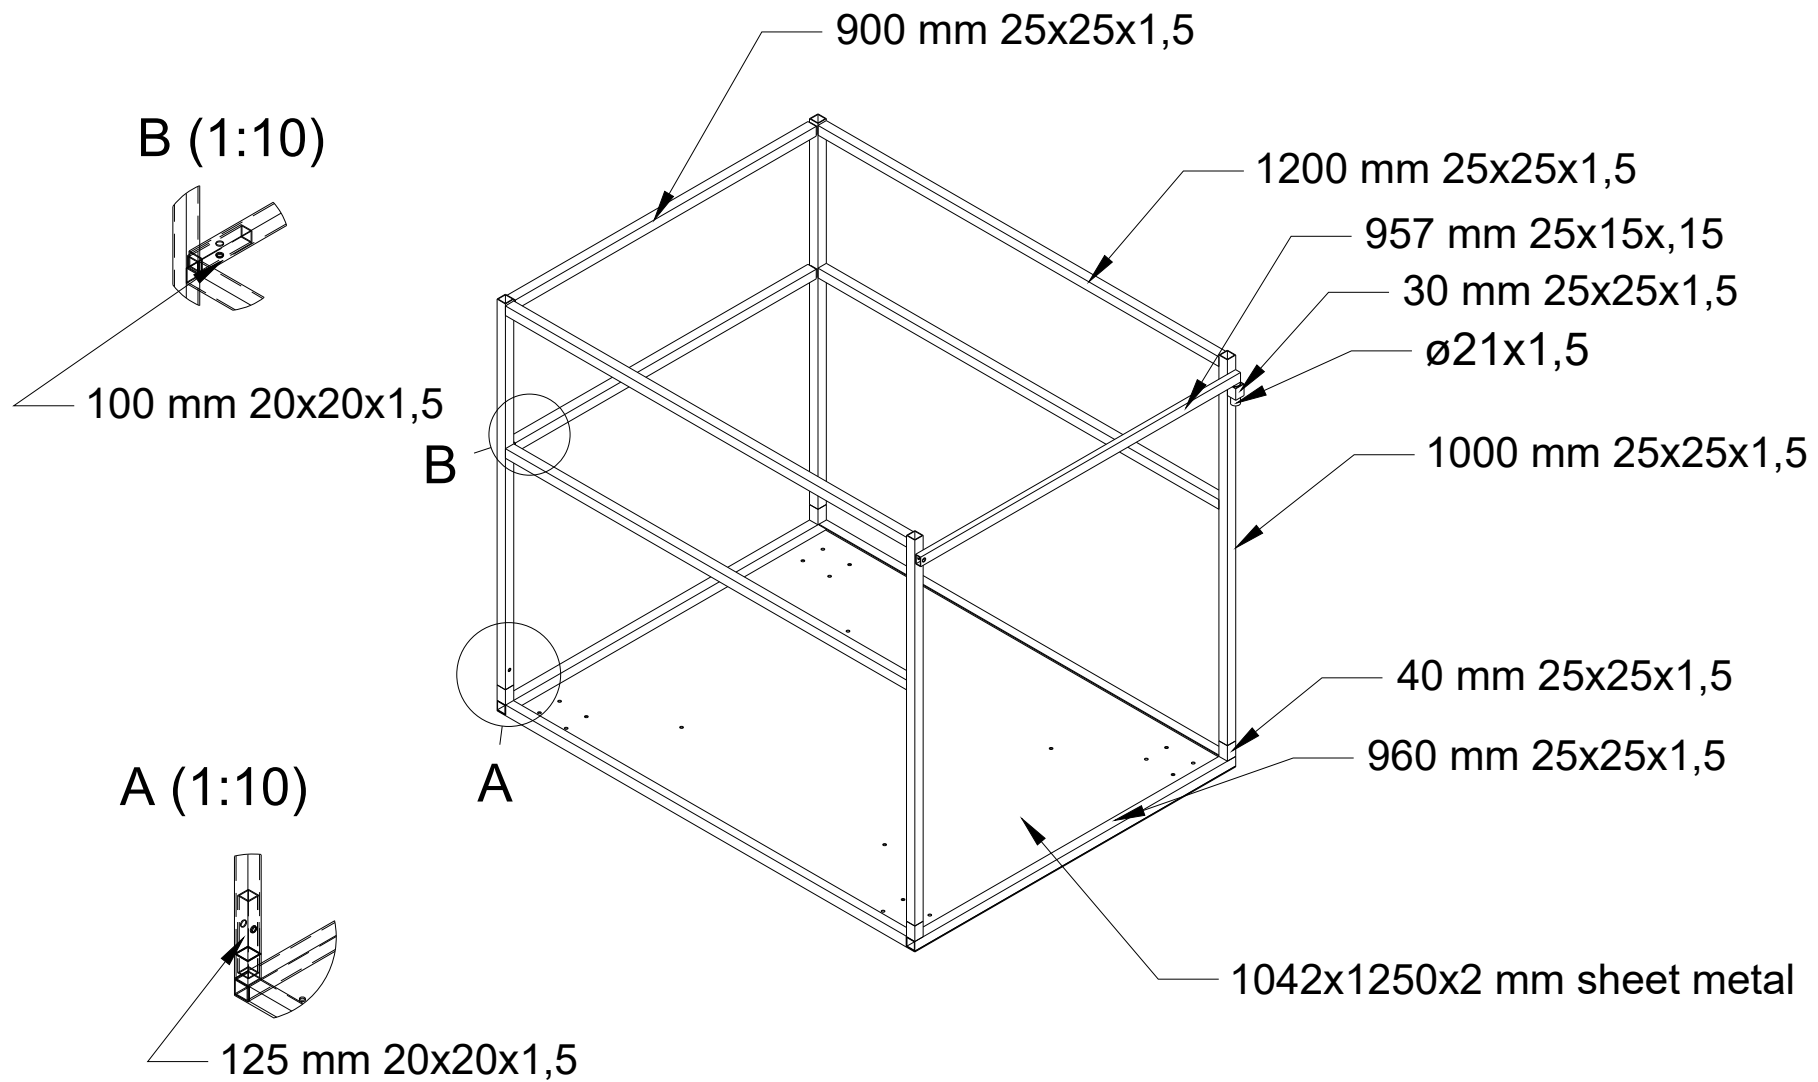

ESSENTIALS®

PRODUCT SPECIFICATION SHEET

TROLLEY STANDING TABLE BIG

PRODUCT SPECIFICATIONS

Product name	Trolley Standing Tables Big
Article number	T90120
Colour	Hammerite silver
Usage	Indoor & outdoor
Material	Electrostatic powder coated steel

CHARACTERISTICS

Length	127 cm
Depth	97 cm
Height	120 cm
Weight	44 kg

PACKAGE INFORMATION

Packaging	1 piece in box
Length box	132 cm
Width box	103 cm
Height box	20 cm
Weight box	40 kg
Pieces on pallet	10 pcs

TOTAL CAPACITY (360 kg)

Amsterdam	15 pcs
Berlin	10 pcs

ESSENTIALS[®]

T90120 - TROLLEY STANDING TABLES BIG