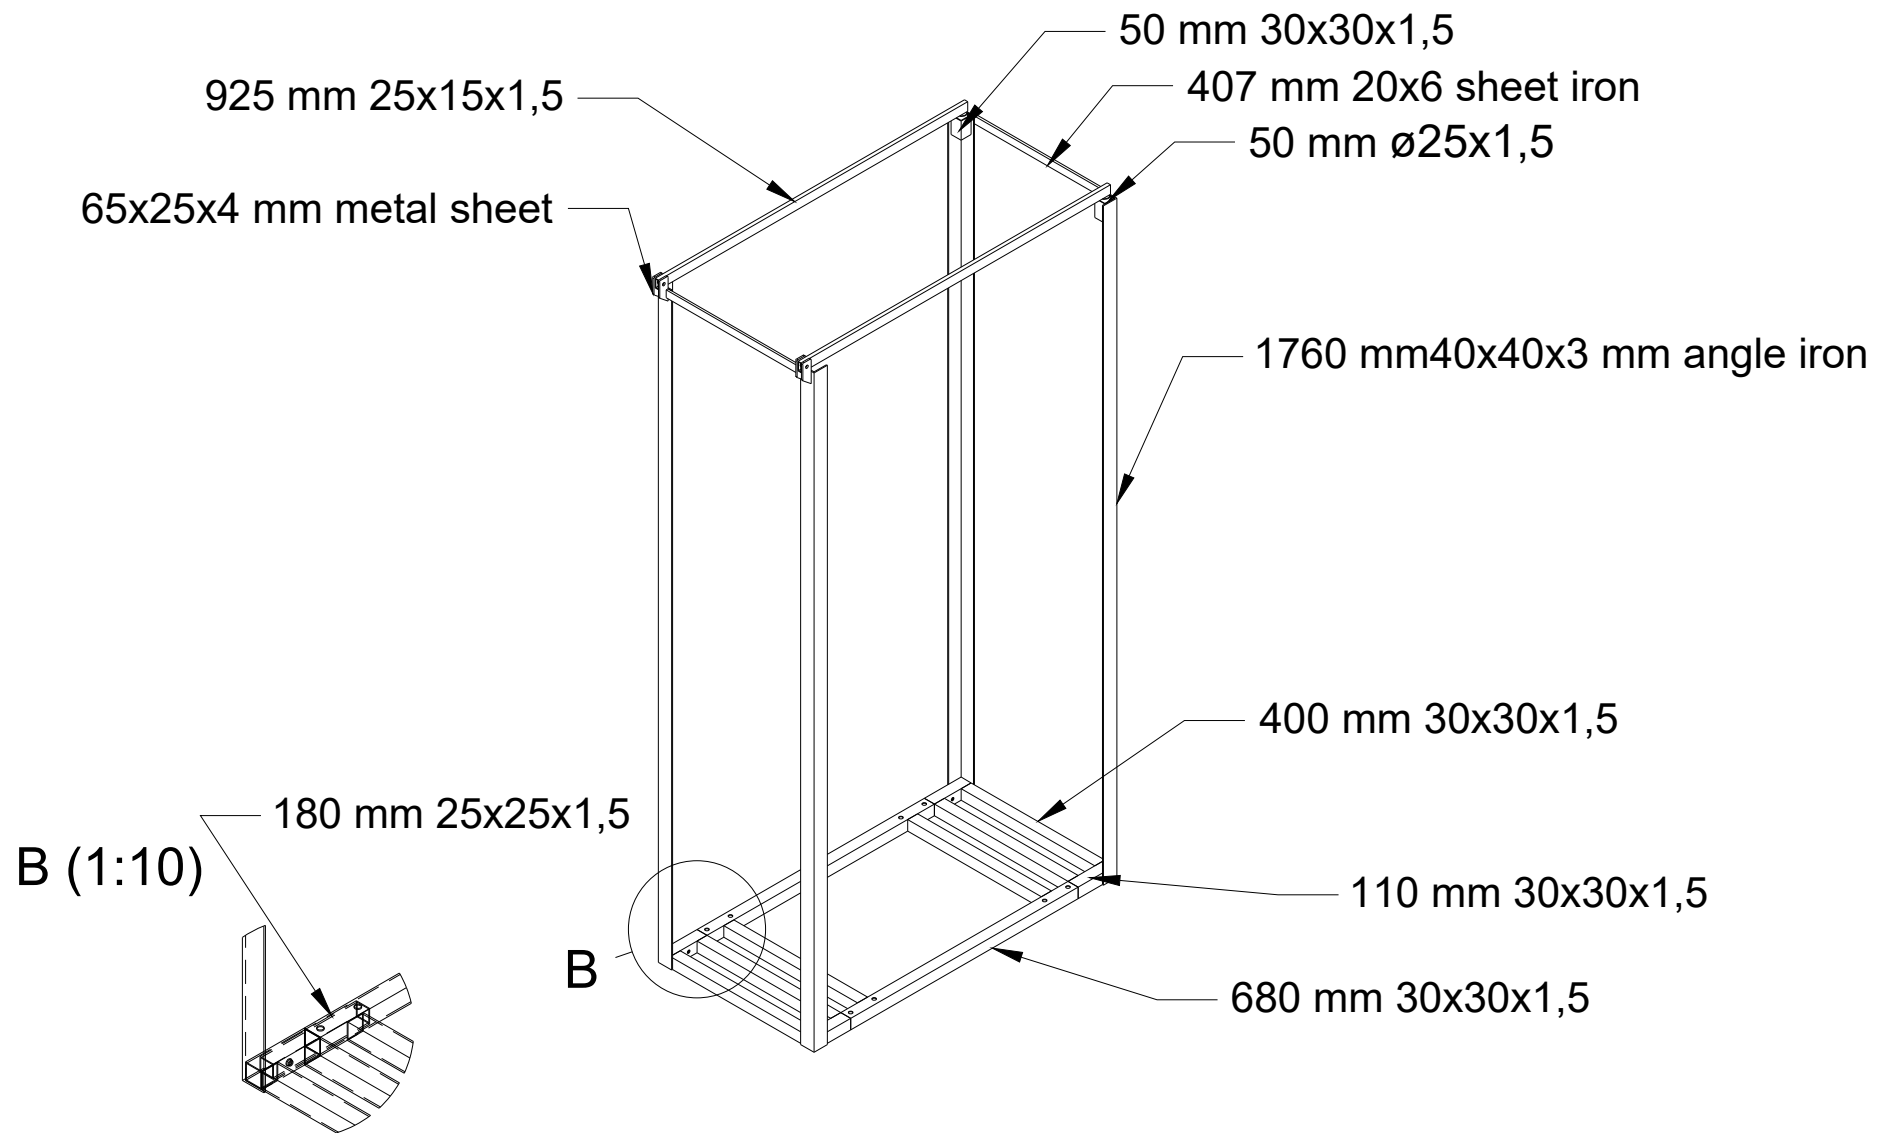

ESSENTIALS®

T90400 - Trolley Folding Wedding Chairs